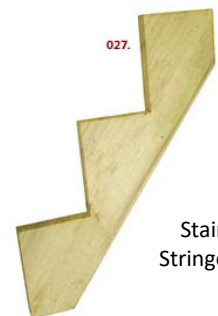

027.

Stair Stringers

Treatments

Ronseal

Ronseal End-Grain Protector (for treating cut ends of 'Tanalised' timber)

£14.95 (1L)

Ronseal Decking oil

£38.50 (5L)