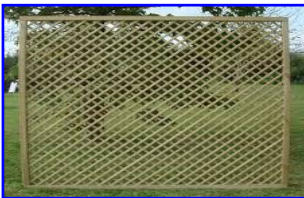

DECORATIVE FENCE PANELS

May 2025

Omega Lattice Top

Width	Height	Price (including VAT)
1.8m x 1.8m		78.50
1.8m x 1.5m		71.50
1.8m x 1.2m		63.50
1.8m x 0.9m		59.50

'V' Arched

Width	Height	Price (including VAT)
1.8m x 1.8m		76.50
1.8m x 1.5m		71.50
1.8m x 1.2m		63.50

Square Horizontal

Width	Height	Price (including VAT)
1.8m x 1.8m		63.50
1.8m x 1.5m		58.50
1.8m x 1.2m		47.50
1.8m x 0.9m		41.50

Arched Horizontal

Width	Height	Price (including VAT)
1.8m x 1.8m		66.50

Elite Cross Top

Width	Height	Price (including VAT)
1.8m x 0.9m		57.50
0.9m x 0.9m	GATE	45.00

Diamond Lattice

Width	Height	Price (including VAT)
1.83m x 1.8m		69.95
1.83m x 0.9m		33.50
1.83m x 0.6m		27.50
1.83m x 0.3m		20.50

1.83m x 1.8m	(Arch Top)	74.50
1.83m x 0.6m	(Arch Top)	37.50
1.83m x 0.3m	(Arch Top)	27.50

Privacy Lattice

Width	Height	Price
1.8m x 1.8m		£79.50 inc vat

Slatted Panel

Width	Height	Price
1.8m x 1.8m		£79.95 inc vat
1.8m x 1.5m		£72.50 inc vat
1.8m x 1.2m		£62.95 inc vat