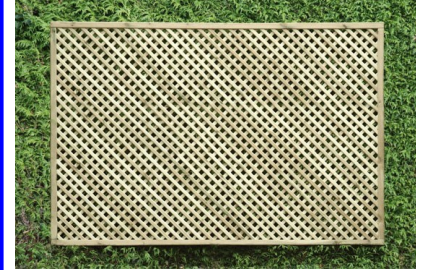

Width	Height	Price (including VAT)
1.8m x 0.9m		57.50
0.9m x 0.9m	GATE	45.00

Diamond Lattice

Width	Height	Price (including VAT)
1.83m x 1.8m		69.95
1.83m x 0.9m		33.50
1.83m x 0.6m		27.50
1.83m x 0.3m		20.50

1.83m x 1.8m	(Arch Top)	74.50
1.83m x 0.6m	(Arch Top)	37.50
1.83m x 0.3m	(Arch Top)	27.50

Privacy Lattice

Width	Height	Price
1.8m x 1.8m		£79.50 inc vat

Slatted Panel

Width	Height	Price
1.8m x 1.8m		£79.95 inc vat
1.8m x 1.5m		£72.50 inc vat
1.8m x 1.2m		£62.95 inc vat

Slotted 'H' Posts

2.4m 100x100mm
20.95 each

(including VAT)

Gravel Boards

1.8m 150x47mm
7.95 each

(including VAT)

* Heights are to the **TOP** of the panels- heights at the sides of arched panels are approx. 20cm less.